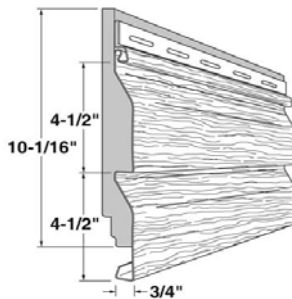

ALSRD6
SRD61EPS

Structure EPS Double 6"
Nominal .046" Thick (Vinyl)
Length: 12' 6"
8 Pcs./Ctn.
1 Sq./Ctn.
62 Lbs./Ctn.
Foam: EPS

Stock Status	Order Day	Arrival Day
Rochester	Thurs AM	Friday

DreamColor™
DreamColor™ items cannot be returned.

Deep Granite **Deep Colors**

English Wedgewood
Montana Suede
Quiet Willow Sq. **\$159.95**
Rugged Canyon
Russet Red

ALSRDL45
SRD451EPS

Structure EPS Double 4-1/2" Dutch Lap
Nominal .044" Thick (Vinyl)
Length: 12' 1"
11 Pcs./Ctn.
1 Sq./Ctn.
65 Lbs./Ctn.
Foam: EPS