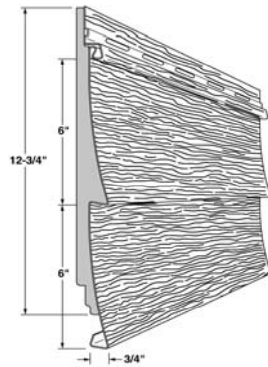

ALSRD6
SRD61EPS

Structure EPS Double 6"
Nominal .046" Thick (Vinyl)
Length: 12' 6"
8 Pcs./Ctn.
1 Sq./Ctn.
62 Lbs./Ctn.
Foam: EPS

Stock Status	Order Day	Arrival Day
Rochester	Thurs AM	Friday

DreamColor™
DreamColor™ items cannot be returned.

Deep Granite **Deep Colors**

English Wedgewood
Montana Suede
Quiet Willow Sq. **\$159.95**
Rugged Canyon
Russet Red

ALSRDL45
SRD451EPS

Structure EPS Double 4-1/2" Dutch Lap
Nominal .044" Thick (Vinyl)
Length: 12' 1"
11 Pcs./Ctn.
1 Sq./Ctn.
65 Lbs./Ctn.
Foam: EPS